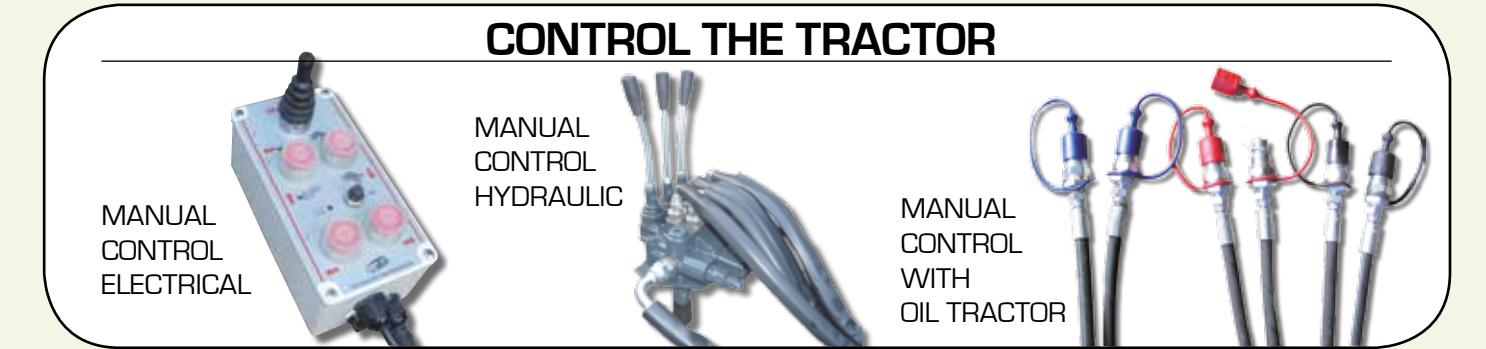

UP REV

PUÒ ESSERE APPLICATA NEL LATO ANTERIORE O POSTERIORE DEL TRATTORE

CAN BE FRONT OR REAR MOUNTED ON THE TRACTOR

CONTROL THE TRACTOR

MANUAL CONTROL ELECTRICAL

MANUAL CONTROL HYDRAULIC

MANUAL CONTROL WITH OIL TRACTOR